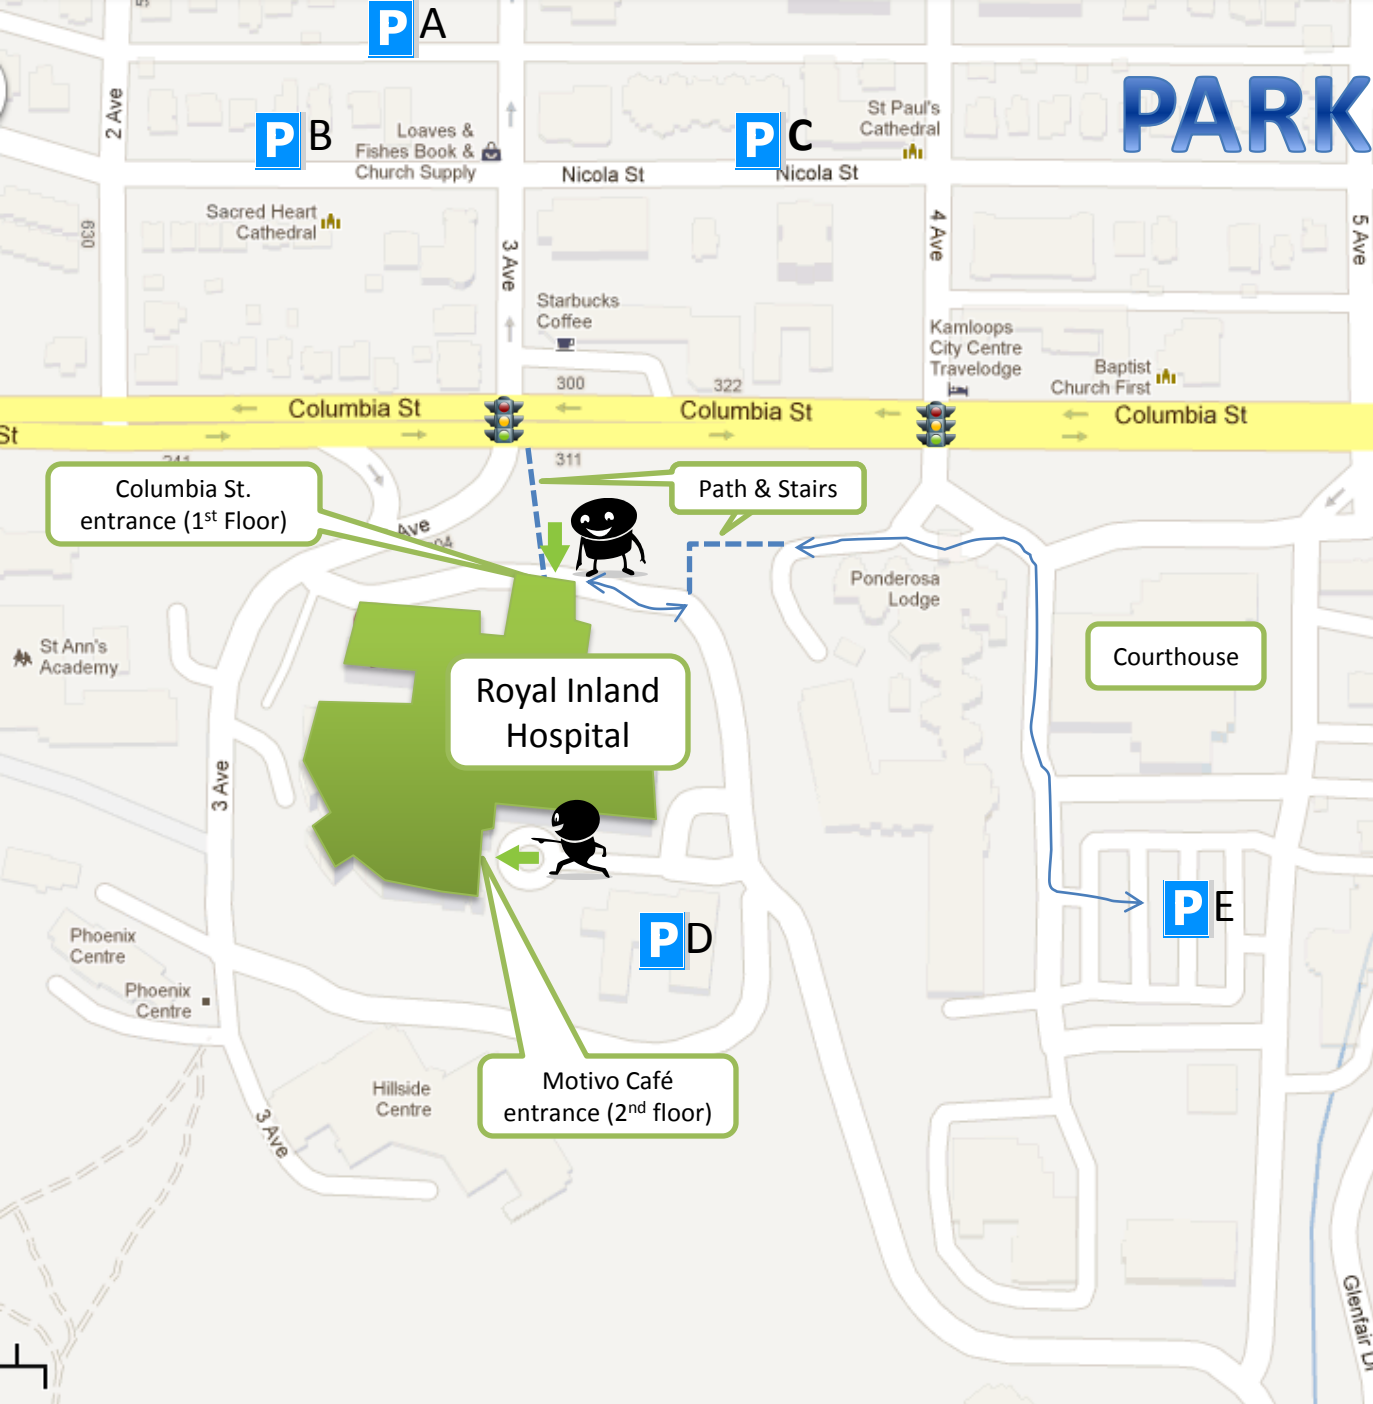

PARKING AT RIH

Key:

- PA:** Parking on the street closer to downtown is metered. \$1/hr, 2 hour maximum
- PB:** 2 hour free parking on the street. This area often has spaces available.
- PC:** 2 hour free parking on the street. This area is often full but worth a try.
- PD:** RIH Parkade. Closest parking to hospital. Very hard to find parking here!
- PE:** All day parking available behind the Courthouse, opposite Ponderosa Lodge. \$5/day (6 am – 6pm) or \$2/hr. (Impark)